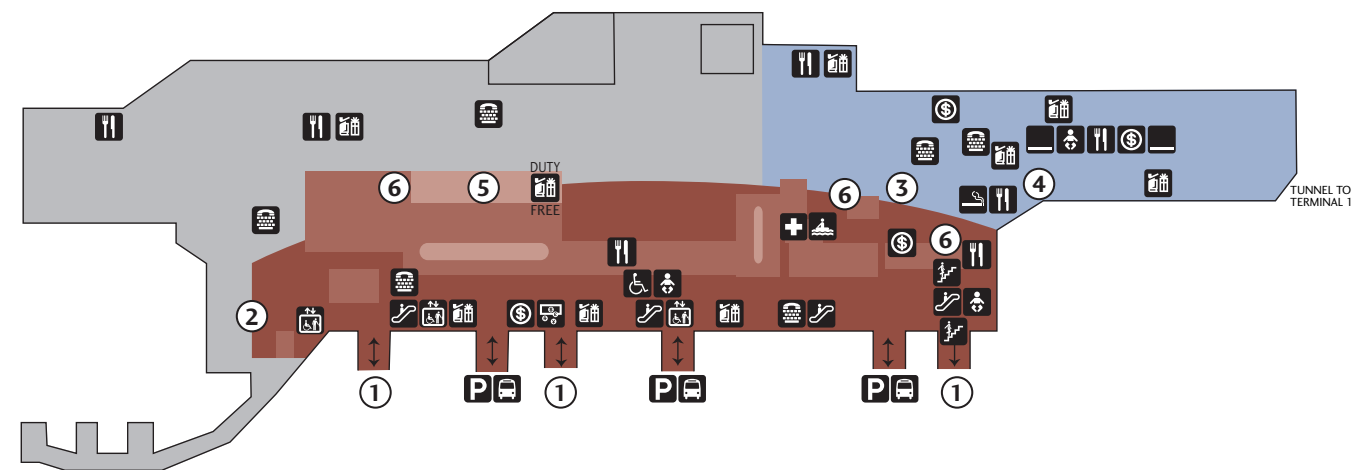

- HAIR SALON
- HOTEL RESERVATIONS
- IMMIGRATION
- PARKING
- POLICE STATION
- RETAIL
- STAIRS
- TAXI/LIMO
- TTY PHONES

- Security screening areas are identified with green flashing lights
- Washrooms and Telephones are located throughout the Terminal

DEPARTURES

LEGEND

- SECURITY AREA
- U.S. PRE-CLEARANCE
- PUBLIC AREA

- ① ENTRANCE & EXIT
- ② GROUP CHECK IN
- ③ LCBO
- ④ PLAY AREA
- ⑤ U.S. INSPECTIONS
- ⑥ SECURITY CHECKPOINT

- ACCESSIBLE WASHROOMS
- ATM
- CHANGE ROOMS
- CHIRO, MASSAGE, MEDICAL CLINIC
- CURRENCY EXCHANGE
- DUTY FREE
- ELEVATORS
- ESCALATORS

- FOOD & BEVERAGE
- INTERTERMINAL SHUTTLE BUS
- MOVING SIDEWALK
- PARKING
- RETAIL
- SMOKING AREA
- STAIRS
- TTY PHONES

- Security screening areas are identified with green flashing lights
- Washrooms and Telephones are located throughout the Terminal

DEPARTURES

LEGEND

- SECURITY AREA
- PUBLIC AREA

- | | | |
|-----------------------|---------------------------|------------------|
| ① ENTRANCE & EXIT | ACCESSIBLE WASHROOMS | MEN'S WASHROOM |
| ② COURTESY PHONE | ATM | NURSERY |
| ③ SHERATON HOTEL | BAGGAGE CLAIM | PARKING |
| ④ SECURITY CHECKPOINT | CHAPEL | PHONES |
| | CURRENCY EXCHANGE | POLICE STATION |
| | ELEVATORS | RETAIL |
| | ESCALATORS | TTY PHONES |
| | FOOD & BEVERAGE | U.S. CUSTOMS |
| | INTERTERMINAL SHUTTLE BUS | U.S. IMMIGRATION |
| | MEDICAL CLINIC | WOMEN'S WASHROOM |