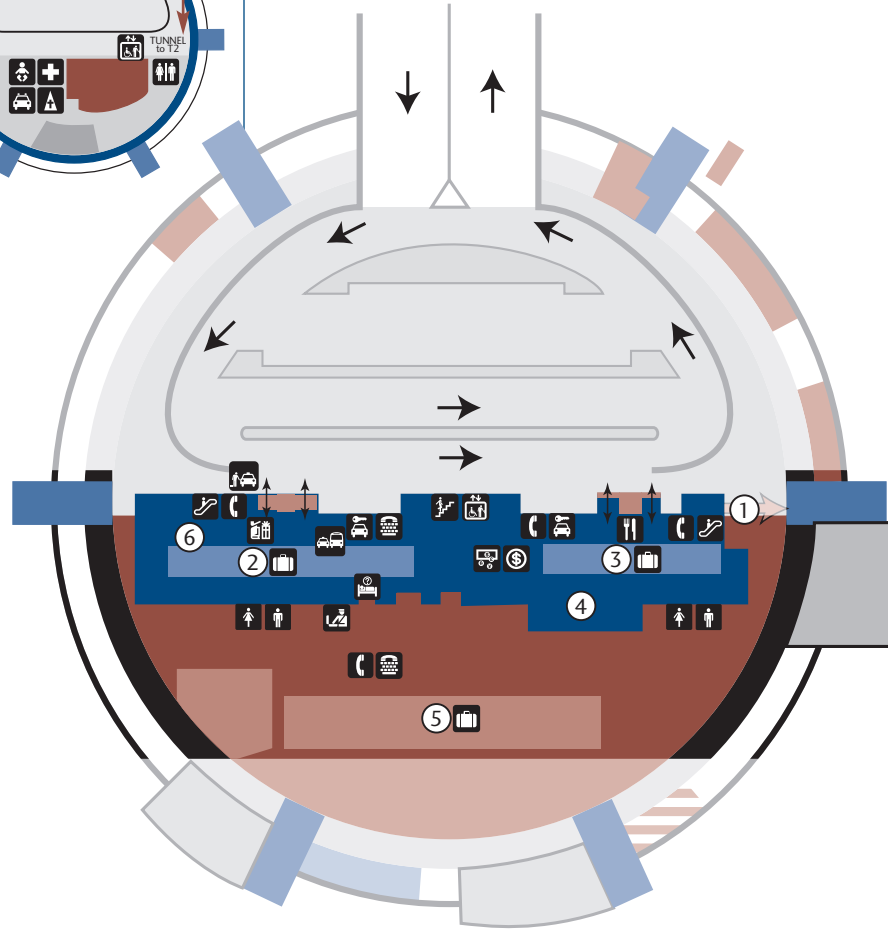

ARRIVALS

DEPARTURES

Terminal 1

BASEMENT

LEGEND

- IMMIGRATION CANADA
- PRIMARY CUSTOMS INSPECTION
- CAR RENTAL
- CHAPEL
- ELEVATOR
- MEDICAL
- NURSERY
- POLICE STATION
- WASHROOMS

LEGEND

- PUBLIC AREA
- SECURITY AREA

LEGEND

- PUBLIC AREA
- SECURITY AREA
- DEPARTURE LOUNGES

- | | | | |
|---------------------------------|----------------------|---------------------------|------------------|
| ① ENTRANCE & EXIT | ACCESSIBLE WASHROOMS | FOOD & BEVERAGE | SMOKING AREA |
| ② TRAVEL INSURANCE | ATM | INTERTERMINAL SHUTTLE BUS | STAIRS |
| ③ CUSTOMER CARE CENTRE | CURRENCY EXCHANGE | MEN'S WASHROOM | TICKET PURCHASE |
| ④ SECURITY CHECKPOINT | DUTY FREE | PARKING | TTY PHONES |
| ⑤ BAGGAGE STORAGE | ELEVATORS | PHONES | WASHROOMS |
| ⑥ LOST & FOUND | ESCALATORS | RETAIL | WOMEN'S WASHROOM |
| ⑦ GAMES | | | |
| ⑧ ELEVATOR TO MAPLE LEAF LOUNGE | | | |