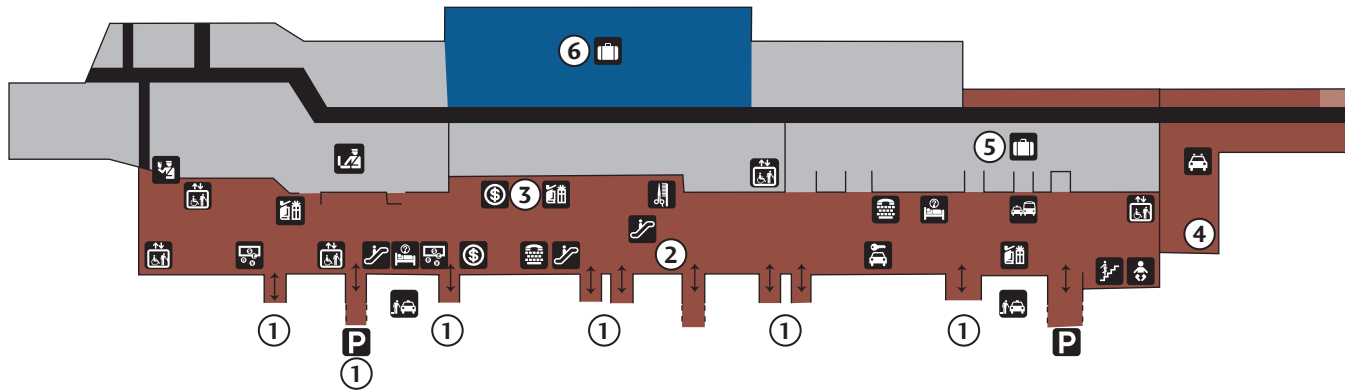

ARRIVALS

DEPARTURES

Terminal 1

BASEMENT

LEGEND

- IMMIGRATION CANADA
- PRIMARY CUSTOMS INSPECTION
- CAR RENTAL
- CHAPEL
- ELEVATOR
- MEDICAL
- NURSERY
- POLICE STATION
- WASHROOMS

LEGEND

- PUBLIC AREA
- SECURITY AREA

LEGEND

- PUBLIC AREA
- SECURITY AREA
- DEPARTURE LOUNGES

- | | | | |
|---------------------------------|----------------------|---------------------------|------------------|
| ① ENTRANCE & EXIT | ACCESSIBLE WASHROOMS | FOOD & BEVERAGE | SMOKING AREA |
| ② TRAVEL INSURANCE | ATM | INTERTERMINAL SHUTTLE BUS | STAIRS |
| ③ CUSTOMER CARE CENTRE | CURRENCY EXCHANGE | MEN'S WASHROOM | TICKET PURCHASE |
| ④ SECURITY CHECKPOINT | DUTY FREE | PARKING | TTY PHONES |
| ⑤ BAGGAGE STORAGE | ELEVATORS | PHONES | WASHROOMS |
| ⑥ LOST & FOUND | ESCALATORS | RETAIL | WOMEN'S WASHROOM |
| ⑦ GAMES | | | |
| ⑧ ELEVATOR TO MAPLE LEAF LOUNGE | | | |

ARRIVALS

LEGEND

- PUBLIC AREA
- SECURITY AREA

- ① ENTRANCE & EXIT
- ② TRAVELLERS AID
- ③ LOST AND FOUND
- ④ OFFSITE CAR RENTAL PICK-UP
- ⑤ DOMESTIC BAGGAGE CLAIM
- ⑥ TRANSBORDER BAGGAGE CLAIM

- ATM
- CANADA CUSTOMS
- CAR RENTAL
- CHANGE ROOMS
- CURRENCY EXCHANGE
- BAGGAGE CLAIM
- ELEVATORS
- ESCALATORS
- GROUND TRANSPORTATION

- HAIR SALON
- HOTEL RESERVATIONS
- IMMIGRATION
- PARKING
- POLICE STATION
- RETAIL
- STAIRS
- TAXI/LIMO
- TTY PHONES

- Security screening areas are identified with green flashing lights
- Washrooms and Telephones are located throughout the Terminal