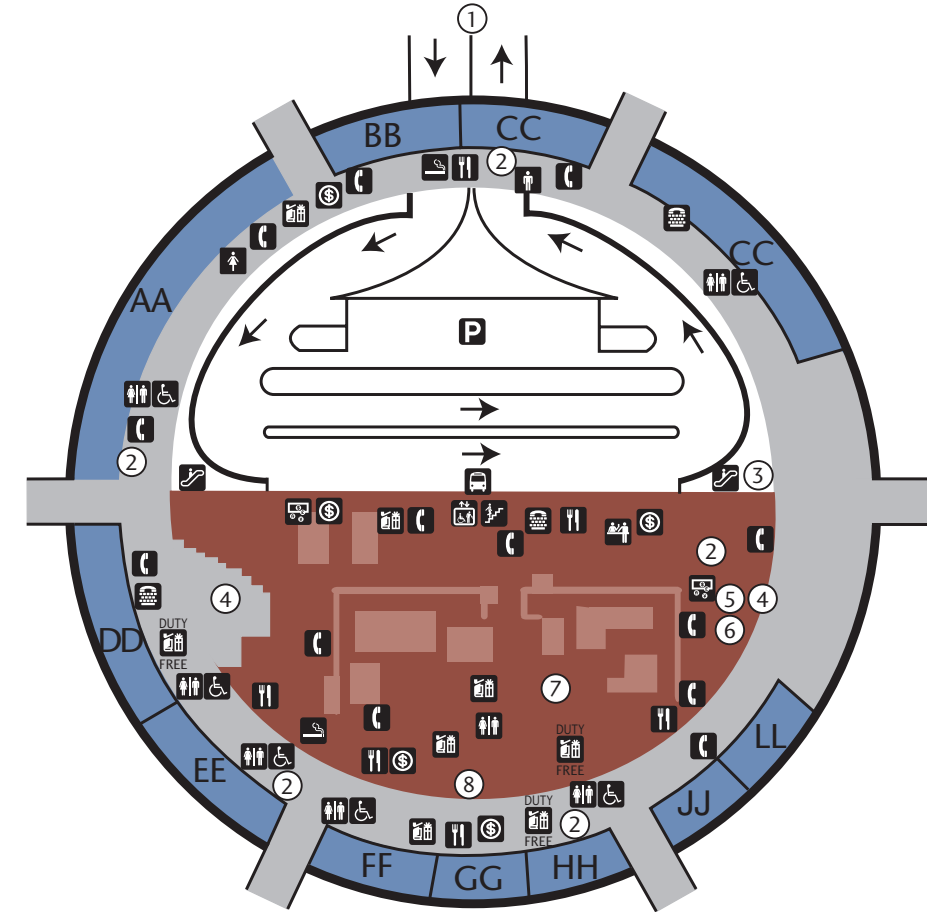

ARRIVALS

DEPARTURES

Terminal 1

BASEMENT

LEGEND

- IMMIGRATION CANADA
- PRIMARY CUSTOMS INSPECTION
- CAR RENTAL
- CHAPEL
- ELEVATOR
- MEDICAL
- NURSERY
- POLICE STATION
- WASHROOMS

LEGEND

- PUBLIC AREA
- SECURITY AREA

LEGEND

- PUBLIC AREA
- SECURITY AREA
- DEPARTURE LOUNGES

- | | | | |
|---------------------------------|----------------------|---------------------------|------------------|
| ① ENTRANCE & EXIT | ACCESSIBLE WASHROOMS | FOOD & BEVERAGE | SMOKING AREA |
| ② TRAVEL INSURANCE | ATM | INTERTERMINAL SHUTTLE BUS | STAIRS |
| ③ CUSTOMER CARE CENTRE | CURRENCY EXCHANGE | MEN'S WASHROOM | TICKET PURCHASE |
| ④ SECURITY CHECKPOINT | DUTY FREE | PARKING | TTY PHONES |
| ⑤ BAGGAGE STORAGE | ELEVATORS | PHONES | WASHROOMS |
| ⑥ LOST & FOUND | ESCALATORS | RETAIL | WOMEN'S WASHROOM |
| ⑦ GAMES | | | |
| ⑧ ELEVATOR TO MAPLE LEAF LOUNGE | | | |