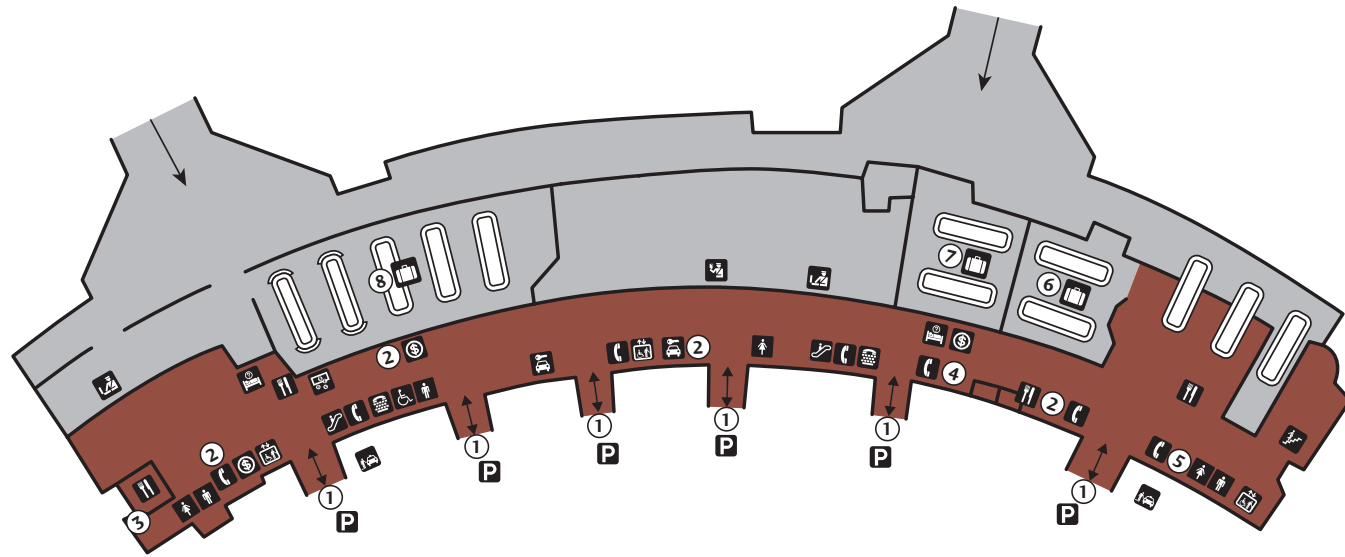

ARRIVALS

LEGEND

- SECURITY AREA
- PUBLIC AREA